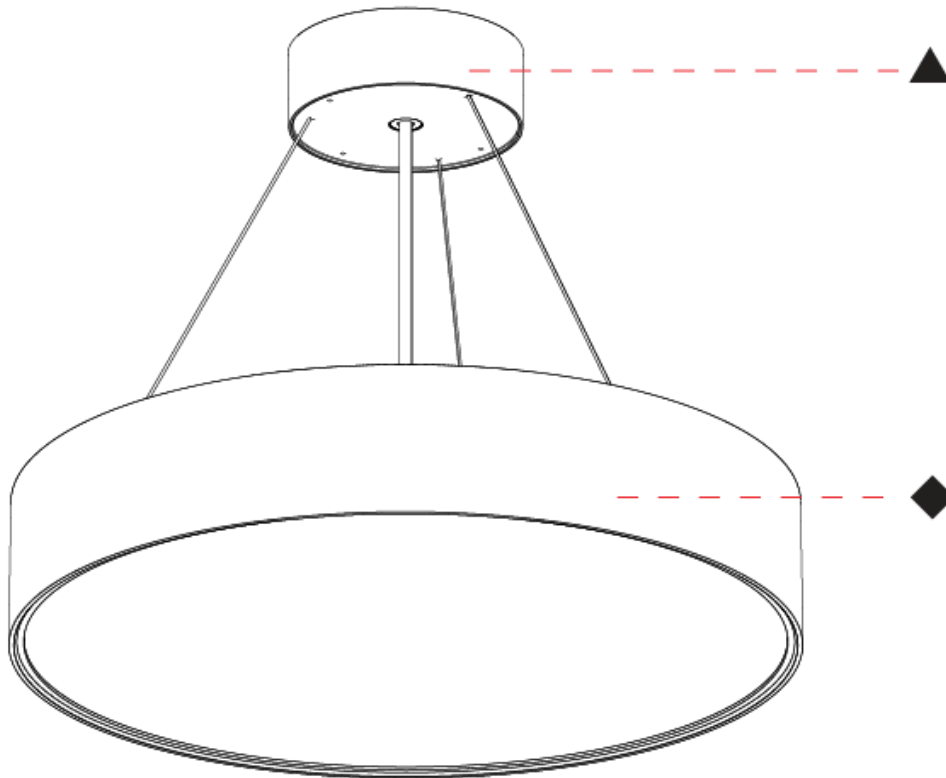

SIGN EVO SUSPENSION

A3001099-HE-

PROJECT _____

TYPE _____

SPECIFIER _____

QUANTITY _____

DATE _____

A