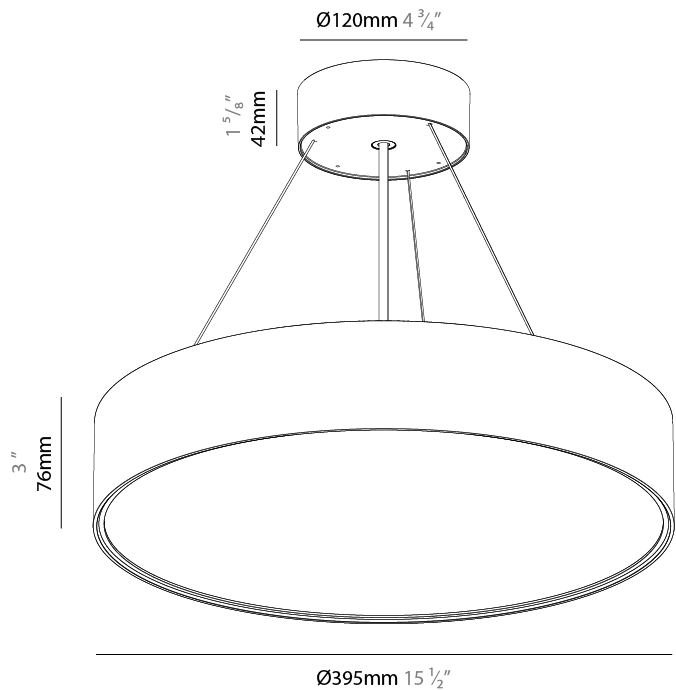

1. To build a product code in our configurator select the specify button on the base model # product page
2. To build a manual product code on this datasheet choose from the options listed below in blue font and add the suffix to the base model #

GENERAL

Series: Sign EVO
Partner: Prolicht
Division: Architectural
Installation: Suspension
Product Type: Pendant
Mounting Location: Ceiling
Light Distribution: Direct / Indirect

PHYSICAL

Shape: Round
Diameter (mm): 395
Diameter (in): 15 1/2
Height (mm): 82
Height (in): 3 1/4
Weight (kg): 4.2
Diffuser: PMMA - Opal / Microprism / Clear Microprism
Fixture Finish: SSR / BKV / CWI / CRY / HAB / UFT / ITA / RUA / FTG / MYG / LOD / PUS / FRO / FUP / KIA / POP / BLS / SPG / MEY / GOH / CHC / COM / ABZ / JAG / OBR / MOS / ROR
Fixture Material: PMMA / Extruded Aluminum / Steel
Cable Details: 2000mm or 6000mm Transparent Cable

ELECTRICAL

Lamp Type: LED (Zhaga Standard)
Input Wattage (W): 14.6
Total Output Wattage (W): 13.7
Dimming: Non-Dimmable
Driver Included: Yes
Driver Location: Integrated
Driver Type: Constant Current - Universal
Driver Class: Class 2
Input Voltage (V): 120

LED

Color Temperature (°K): 2700 / 3000 / 3500 / 4000
Max. Delivered Lumen (lm): Max 2280 (1616 Dir / 664 Ind)
Nominal Lumen (lm): Max 2632
CRI: >90 CRI
Lamp Life (hrs): 50000

OPTICAL

RATINGS AND CERTIFICATIONS

Certified By: Certified for North American Standards
IP rating: IP40
Glare Rating: ≤ 19