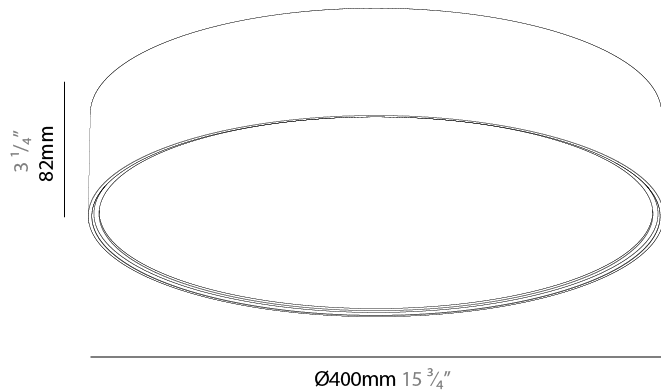

GENERAL

Series: Sign EVO
Partner: Prolicht
Division: Architectural
Installation: Surface
Product Type: Ceiling Surface
Mounting Location: Ceiling
Light Distribution: Direct

PHYSICAL

Shape: Round
Diameter (mm): 395
Diameter (in): 15 1/2
Height (mm): 82
Height (in): 3 1/4
Weight (kg): 4.2
Diffuser: PMMA - Opal / Microprism / Clear Microprism
Fixture Finish: SSR / BKV / CWI / CRY / HAB / UFT / ITA / RUA / FTG / MYG / LOD / PUS / FRO / FUP / KIA / POP / BLS / SPG / MEY / GOH / CHC / COM / ABZ / JAG / OBR / MOS / ROR
Fixture Material: PMMA / Extruded Aluminum / Steel

ELECTRICAL

Lamp Type: LED (Zhaga Standard)
Input Wattage (W): 26.5
Total Output Wattage (W): 22.7
Dimming: Tri-Mode (Non-Dimming and Phase Dimming (120Vac only) and 0-10V Dimming)
Driver Included: Yes
Driver Location: Integrated
Driver Type: Constant Current - Universal
Driver Class: Class 2
Input Voltage (V): 120
Constant Current (MA): 700mA
Upon Request: DALI Dimming / MATTER Dimming

LED

Color Temperature (°K): 2700 / 3000 / 3500 / 4000
Max. Delivered Lumen (lm): Max 4071
Nominal Lumen (lm): Max 4704
CRI: >90 CRI
Lamp Life (hrs): 50000

OPTICAL

RATINGS AND CERTIFICATIONS

Certified By: Certified for North American Standards
IP rating: IP40