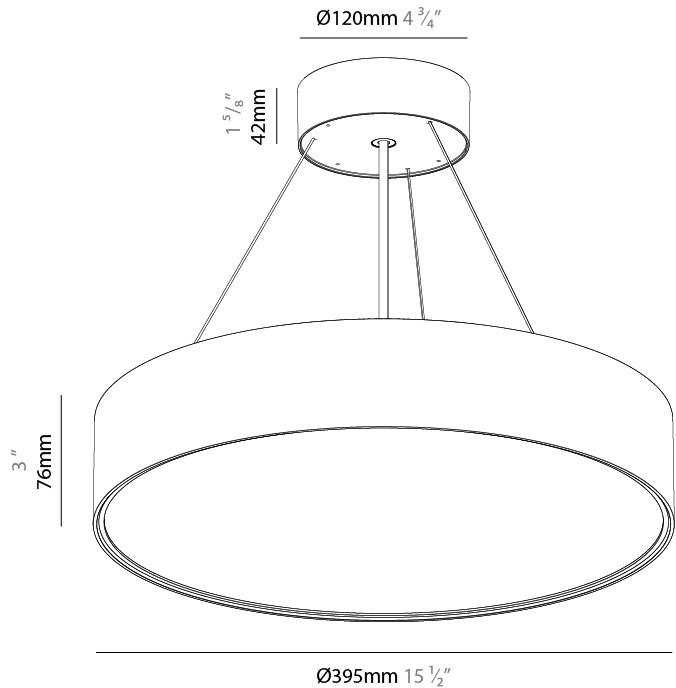

1. To build a product code in our configurator select the specify button on the base model # product page
2. To build a manual product code on this datasheet choose from the options listed below in blue font and add the suffix to the base model #

GENERAL

Series: Sign EVO
Partner: Prolicht
Division: Architectural
Installation: Suspension
Product Type: Pendant
Mounting Location: Ceiling
Light Distribution: Direct / Indirect

PHYSICAL

Shape: Round
Diameter (mm): 395
Diameter (in): 15 1/2
Height (mm): 82
Height (in): 3 1/4
Weight (kg): 4.2
Diffuser: PMMA - Opal / Microprism / Clear Microprism
Fixture Finish: SSR / BKV / CWI / CRY / HAB / UFT / ITA / RUA / FTG / MYG / LOD / PUS / FRO / FUP / KIA / POP / BLS / SPG / MEY / GOH / CHC / COM / ABZ / JAG / OBR / MOS / ROR
Fixture Material: PMMA / Extruded Aluminum / Steel
Cable Details: 2000mm or 6000mm Transparent Cable

ELECTRICAL

Lamp Type: LED (Zhaga Standard)
Input Wattage (W): 34.1
Total Output Wattage (W): 30.9
Dimming: DALI Dimming / MATTER Dimming
Driver Included: Yes
Driver Location: Integrated
Driver Type: Constant Current - Universal
Driver Class: Class 2
Input Voltage (V): 120

LED

Color Temperature (°K): 2700-6500 Tunable White
Max. Delivered Lumen (lm): Max 4865 (3838 Dir / 1027 Ind)
Nominal Lumen (lm): Max 5618
CRI: >90 CRI
Lamp Life (hrs): 50000

OPTICAL

RATINGS AND CERTIFICATIONS

Certified By: Certified for North American Standards
IP rating: IP40