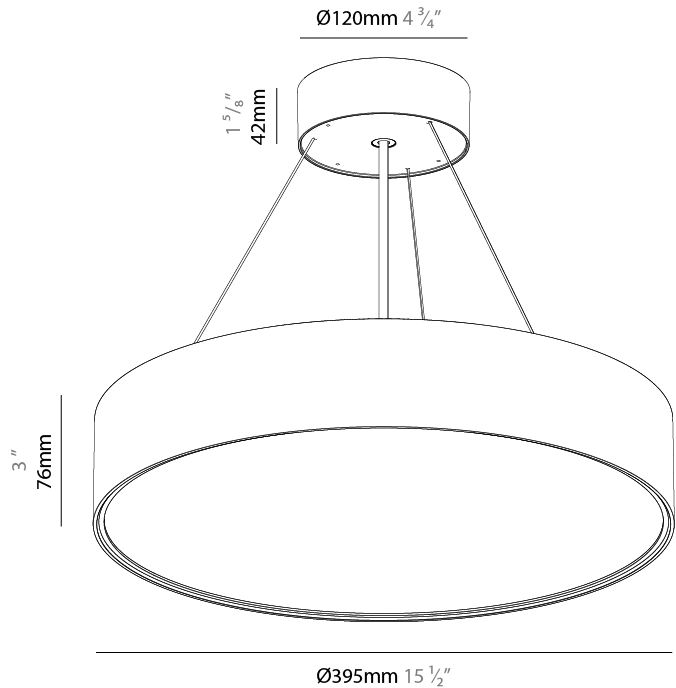

GENERAL

Series: Sign EVO
Partner: Prolicht
Division: Architectural
Installation: Suspension
Product Type: Pendant
Mounting Location: Ceiling
Light Distribution: Direct / Indirect

PHYSICAL

Shape: Round
Diameter (mm): 395
Diameter (in): 15 1/2
Height (mm): 82
Height (in): 3 1/4
Weight (kg): 4.2
Diffuser: PMMA - Opal / Microprism / Clear Microprism
Fixture Finish: SSR / BKV / CWI / CRY / HAB / UFT / ITA / RUA / FTG / MYG / LOD / PUS / FRO / FUP / KIA / POP / BLS / SPG / MEY / GOH / CHC / COM / ABZ / JAG / OBR / MOS / ROR
Fixture Material: PMMA / Extruded Aluminum / Steel
Cable Details: 2000mm or 6000mm Transparent Cable

ELECTRICAL

Lamp Type: LED (Zhaga Standard)
Input Wattage (W): 33.8
Total Output Wattage (W): 30.9
Dimming: Tri-Mode (Non-Dimming and Phase Dimming (120Vac only) and 0-10V Dimming)
Driver Included: Yes
Driver Location: Integrated
Driver Type: Constant Current - Universal
Driver Class: Class 2
Input Voltage (V): 120
Upon Request: MATTER Dimming / DALI Dimming (Remote)

LED

Color Temperature (°K): 2700 / 3000 / 3500 / 4000
Max. Delivered Lumen (lm): Max 5170 (4071 Dir / 1100Ind)
Nominal Lumen (lm): Max 5971
CRI: >90 CRI
Lamp Life (hrs): 50000

OPTICAL

RATINGS AND CERTIFICATIONS

Certified By: Certified for North American Standards
IP rating: IP40