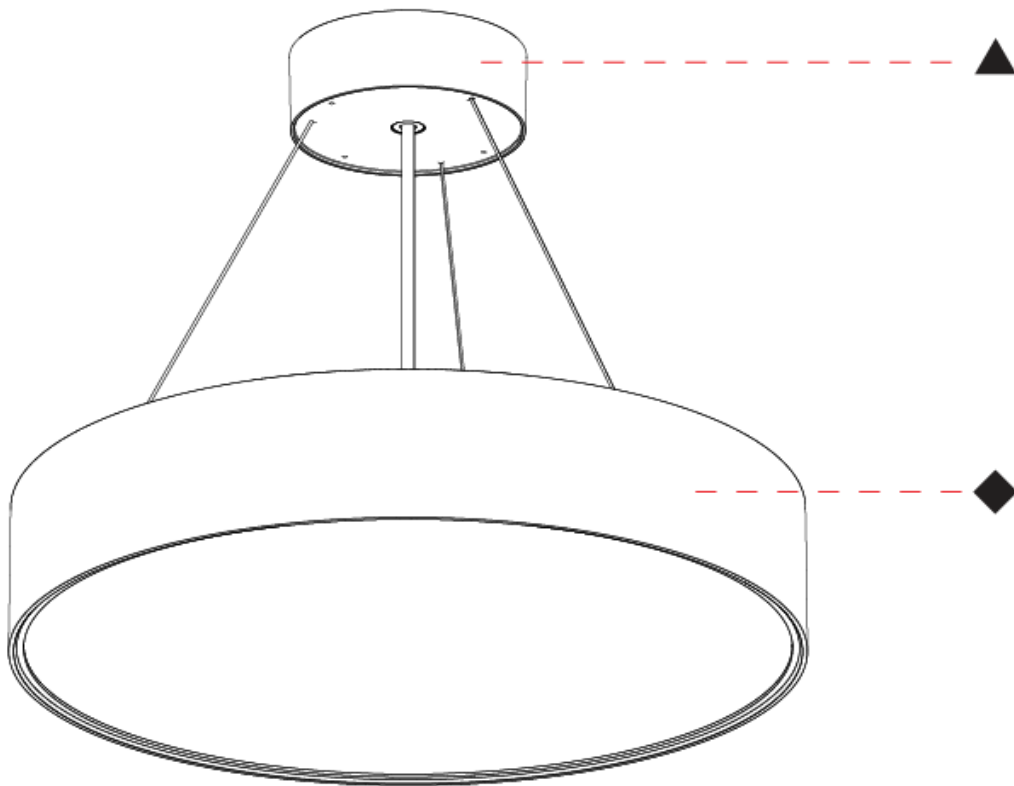

SIGN EVO SUSPENSION

A3001114-

PROJECT	_____
TYPE	_____
SPECIFIER	_____
QUANTITY	_____
DATE	_____

A