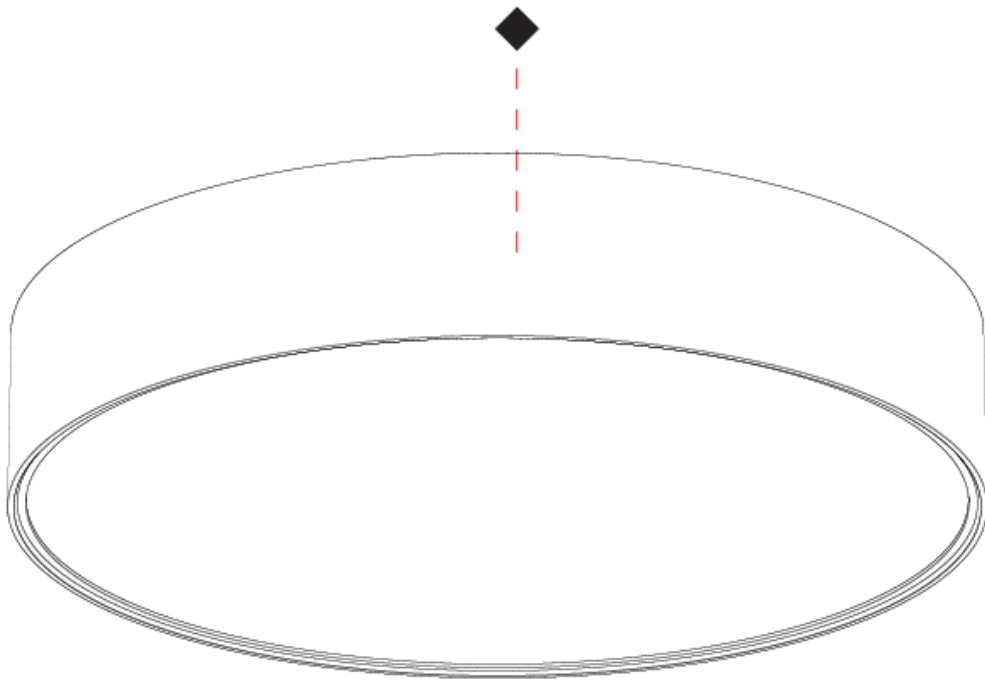

A3D426-

PROJECT	_____
TYPE	_____
SPECIFIER	_____
QUANTITY	_____
DATE	_____