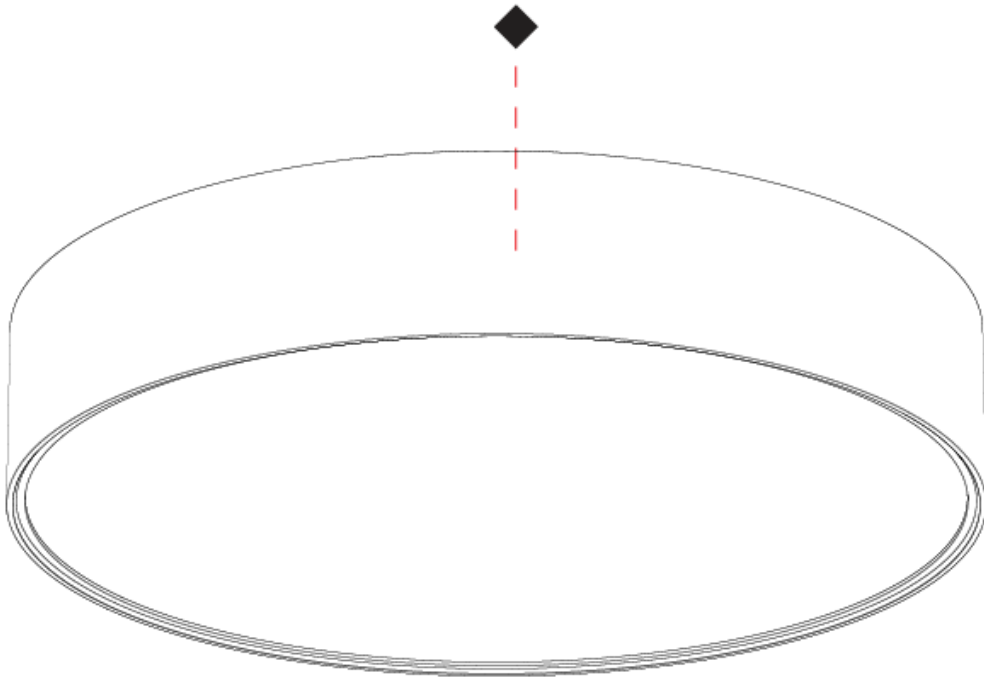

A3D405-HE-

PROJECT

TYPE

SPECIFIER

QUANTITY

DATE