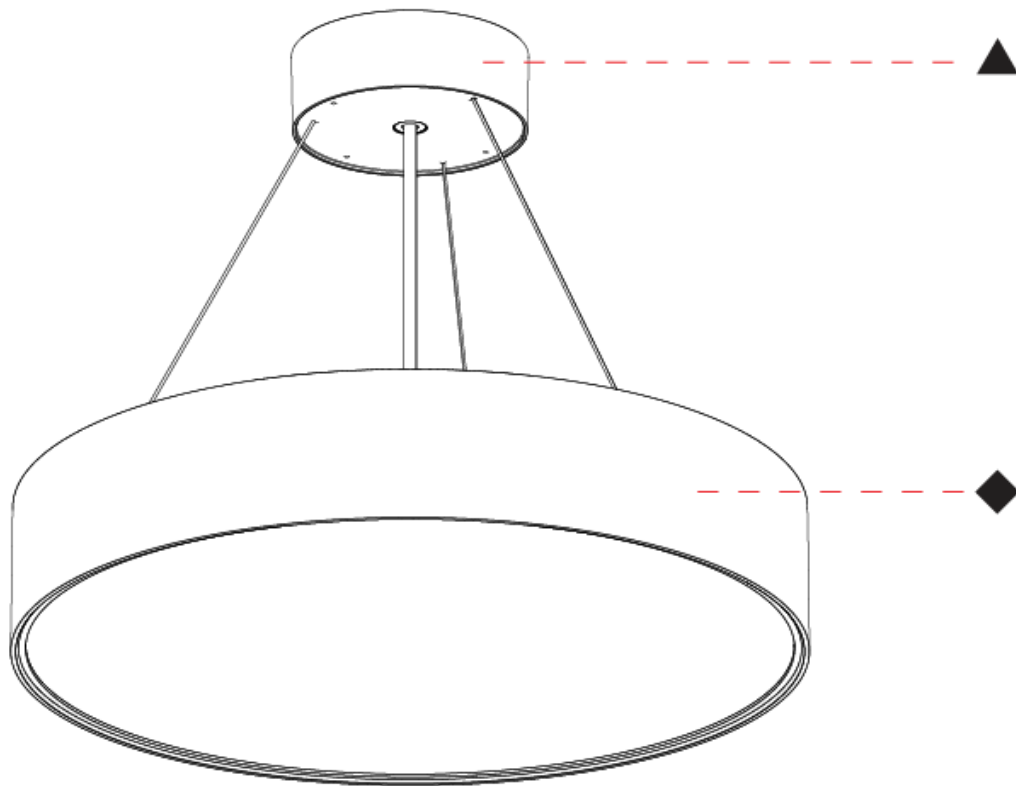

SIGN EVO SUSPENSION

A3001102-HE-

PROJECT	_____
TYPE	_____
SPECIFIER	_____
QUANTITY	_____
DATE	_____

A