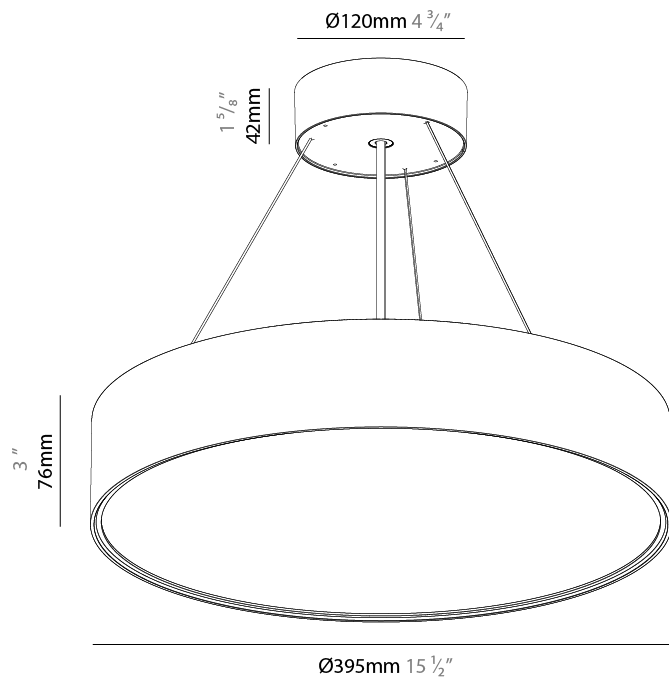

1. To build a product code in our configurator select the specify button on the base model # product page
2. To build a manual product code on this datasheet choose from the options listed below in blue font and add the suffix to the base model #

GENERAL

Series: Sign EVO
Partner: Prolicht
Division: Architectural
Installation: Suspension
Product Type: Pendant
Mounting Location: Ceiling
Light Distribution: Direct

PHYSICAL

Shape: Round
Diameter (mm): 395
Diameter (in): 15 1/2
Height (mm): 82
Height (in): 3 3/4
Weight (kg): 4.2
Diffuser: PMMA - Opal / Microprism / Clear Microprism
Fixture Finish: SSR / BKV / CWI / CRY / HAB / UFT / ITA / RUA / FTG / MYG / LOD / PUS / FRO / FUP / KIA / POP / BLS / SPG / MEY / GOH / CHC / COM / ABZ / JAG / OBR / MOS / ROR
Fixture Material: PMMA / Extruded Aluminum / Steel
Cable Details: 2000mm or 6000mm Transparent Cable

ELECTRICAL

Lamp Type: LED (Zhaga Standard)
Input Wattage (W): 26.7
Total Output Wattage (W): 24.6
Dimming: DALI Dimming / MATTER Dimming
Driver Included: Yes
Driver Location: Integrated
Driver Type: Constant Current - Unversal
Driver Class: Class 2
Input Voltage (V): 120
Constant Current (MA): 700mA

LED

Color Temperature (°K): 2700-6500 Tunable White
Max. Delivered Lumen (lm): Max 3838
Nominal Lumen (lm): Max 4435
CRI: >90 CRI
Lamp Life (hrs): 50000

OPTICAL

RATINGS AND CERTIFICATIONS

Certified By: Certified for North American Standards
IP rating: IP40